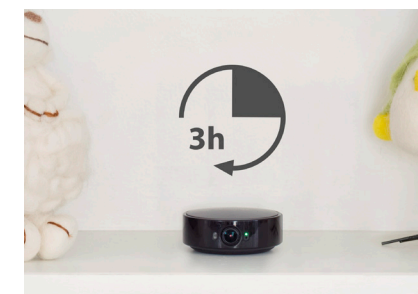

Up to 3 hours of monitoring

You don't even need to connect the station camera to power, with up to three hours of battery-powered monitoring.

* Based on continuous streaming and recording